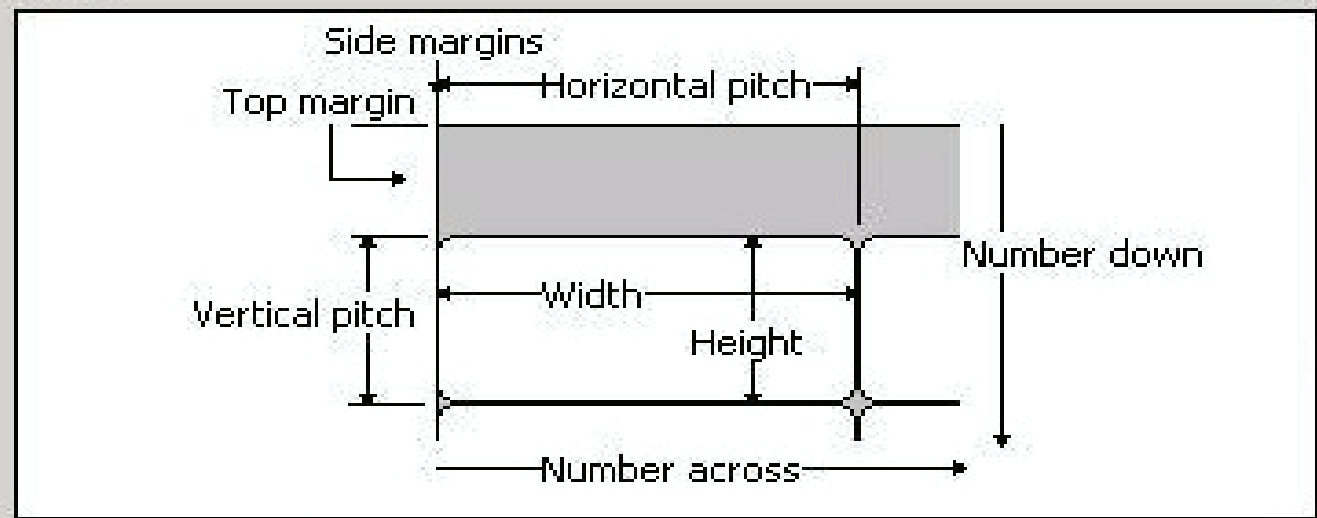

Preview

Label name:	PI 2438-4 (70mm x 32mm)		
Top margin:	2.1 cm	Label height:	3.2 cm
Side margin:	0 cm	Label width:	7 cm
Vertical pitch:	3.2 cm	Number across:	3
Horizontal pitch:	7 cm	Number down:	8
Page size:	A4 (21 x 29.7 cm)		
Page width:	21 cm	Page Height:	29.7 cm